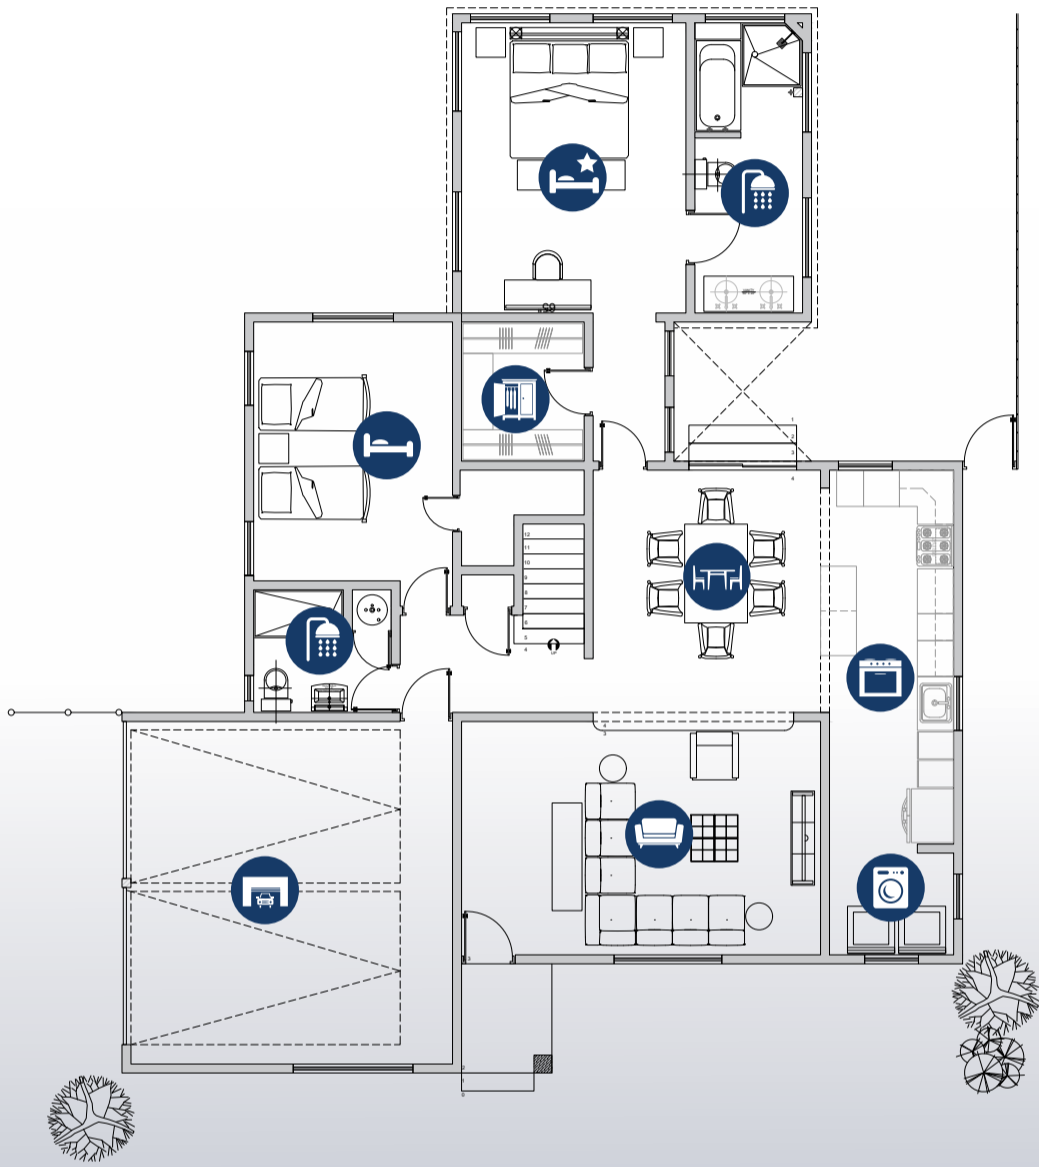

## Specifications

- 4 Bedrooms
- 3 Bathrooms
- Laundry Room
- Dining Room
- Living Room
- Game Room
- Open Kitchen
- Garden
- 2 Car park garage
- 7000 SQFT lot
- 2957 SQFT

## More specifications:

- Master bedroom with full bath and walking closets.
- Optional game room or additional guest room
- Cozy living and dining area.
- Great natural lighting.
- Spanish Eclectic Style.
- Gorgeous garden area.
- Situated within the Art Deco District, Monticello Park & Woodlawn Lake.
- **Location close to schools, retail and more!**

Welcome to your  
**next house!**

Virtual image