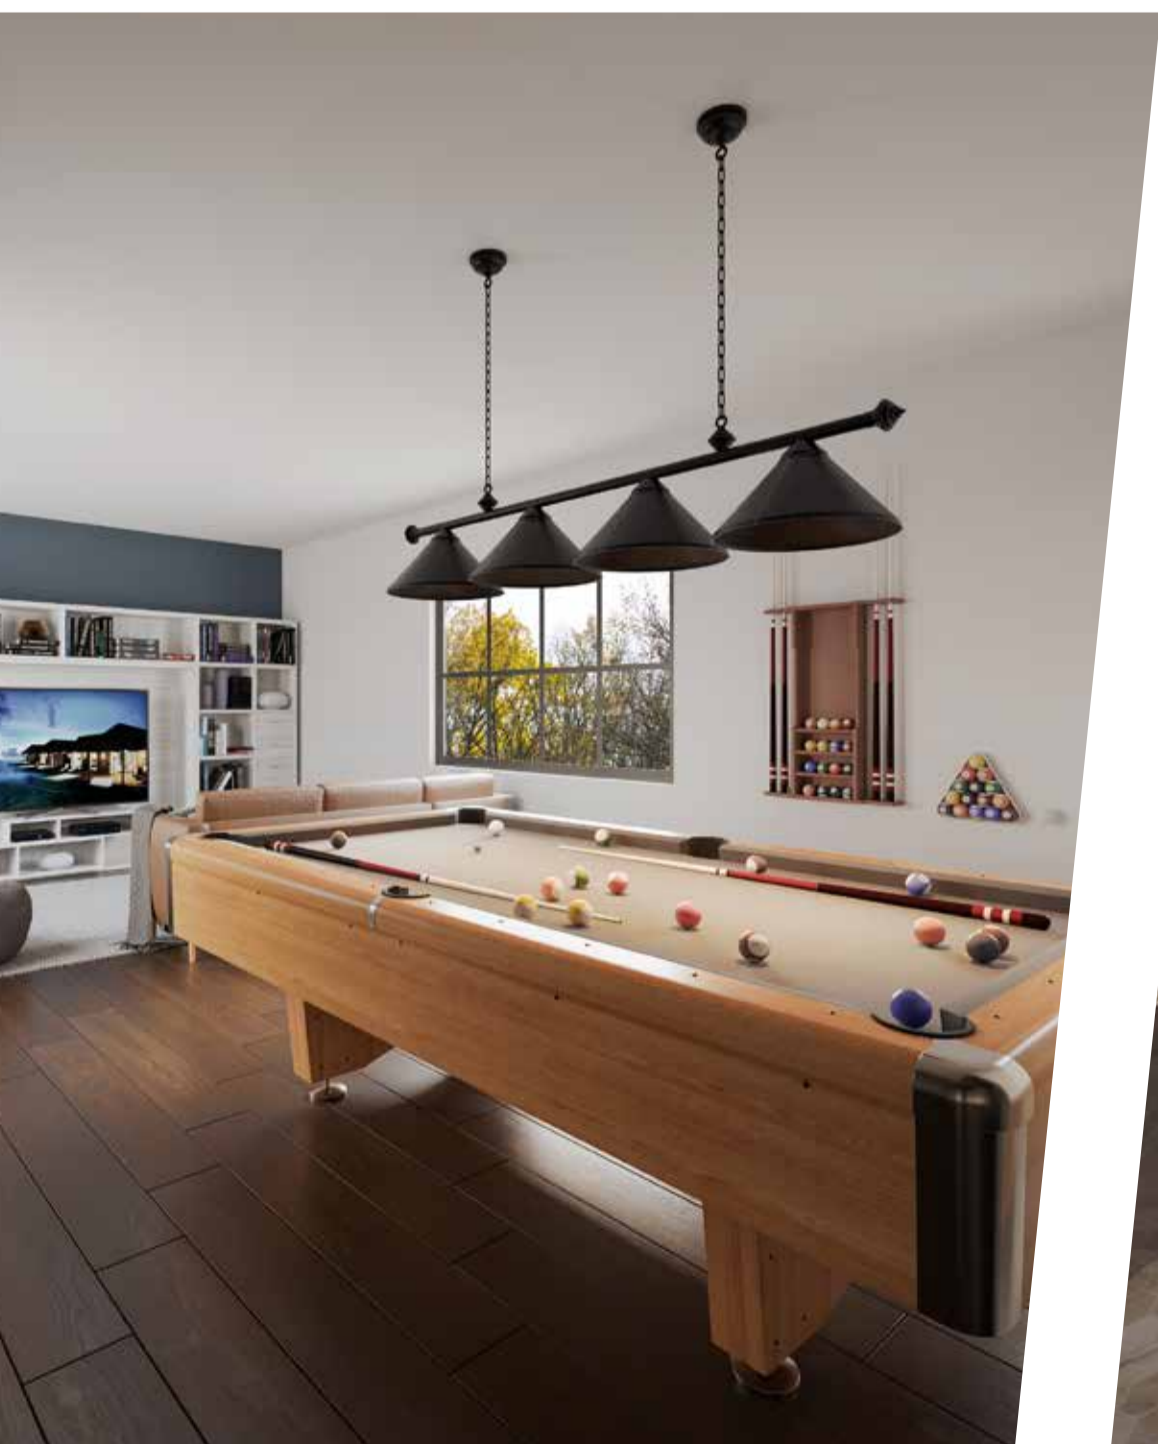

## More specifications:

- Master bedroom with full bath and walking closets.
- Optional game room or additional guest room
- Cozy living and dining area.
- Great natural lighting.
- Spanish Eclectic Style.
- Gorgeous garden area.
- Situated within the Art Deco District, Monticello Park & Woodlawn Lake.
- **Location close to schools, retail and more!**