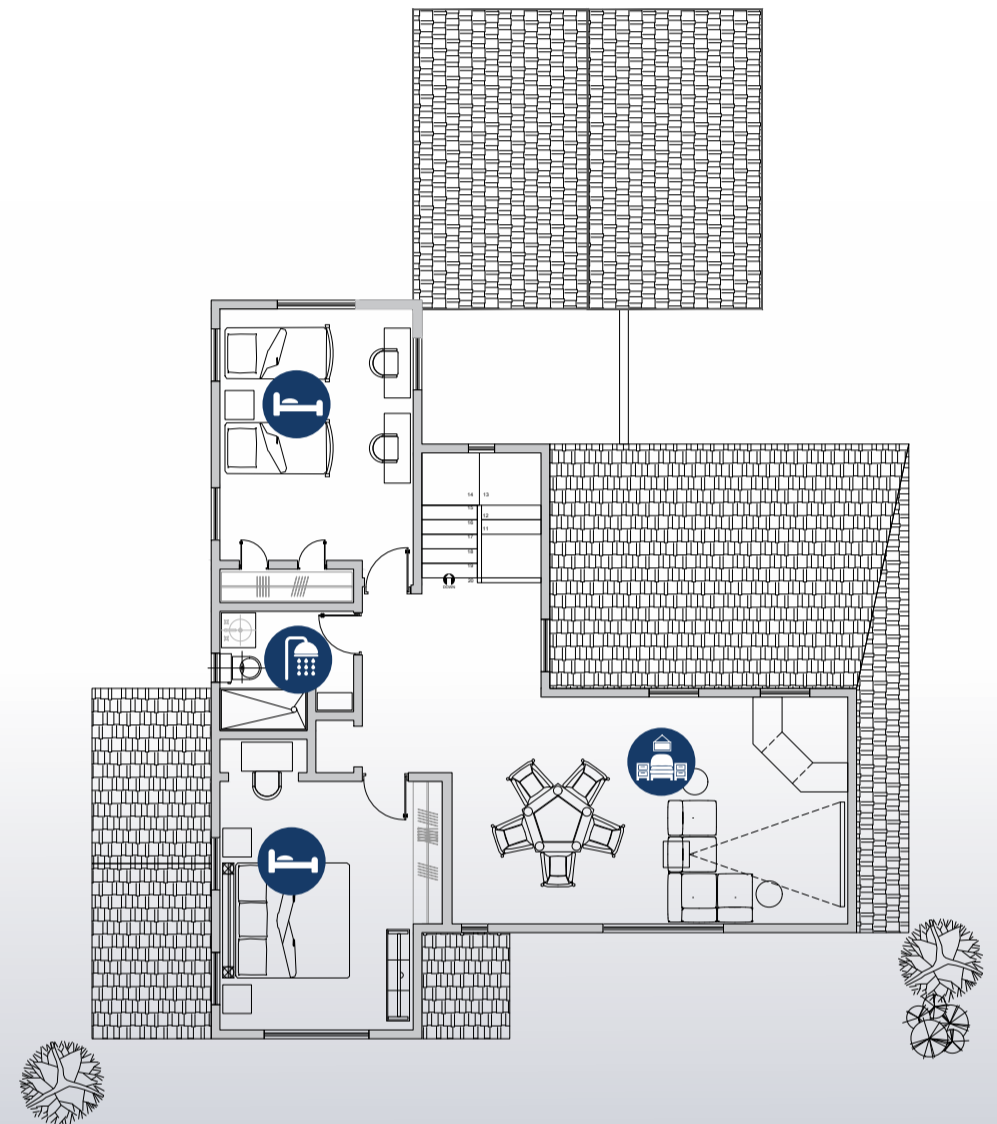

More specifications:

- Master bedroom with full bath and walking closets.
- Optional game room or additional guest room
- Cozy living and dining area.
- Great natural lighting.
- Spanish Eclectic Style.
- Gorgeous garden area.
- Situated within the Art Deco District, Monticello Park & Woodlawn Lake.
- **Location close to schools, retail and more!**

Welcome to your
next house!

Virtual image